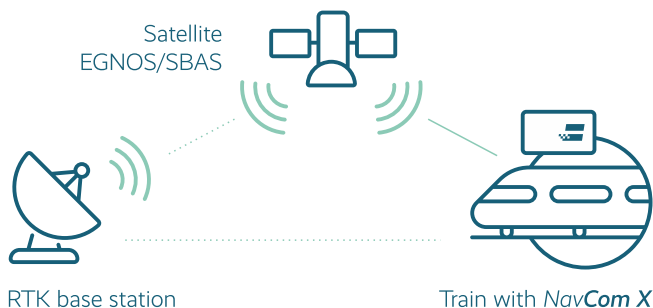

HOW IT WORKS

CONTACT us today to find more about NavCom X.

+420 705 621 944
info@betrian.cz

www.navsuite.cz

www.betrian.cz